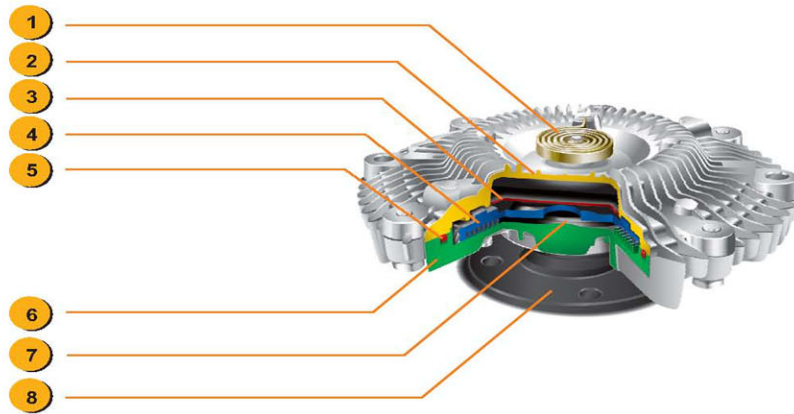

FAN CLUTCH

1. BIMETALLIC SENSOR	2. ROTOR COVER	3. CLUTCH PLATE
4. DRIVE DISK	5. HERMETIC RUBBER	6. HOUSING
7. BEARING	8. HUB